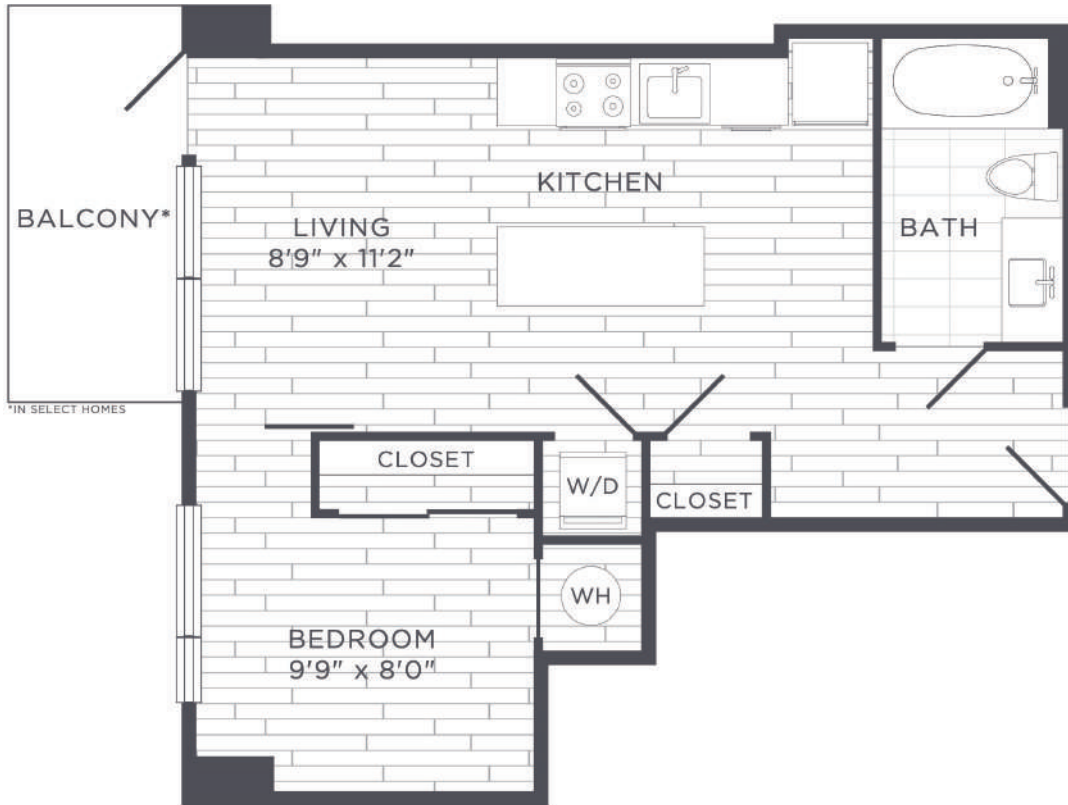

# A1

1 BED / 1 BATH

# 480

SQ. FT.

	1441 U St NW   Washington, DC 20009
	<a href="http://www.sonnetapts.com">www.sonnetapts.com</a>

Floor plans are artist's rendering. All dimensions are approximate. Actual product and specifications may vary in dimension or detail. Not all features are available in every rental home. Prices and availability are subject to change. Rent is based on monthly frequency. Additional fees may apply, such as but not limited to package delivery, trash, water, amenities, etc. Deposits vary. Please see a representative for details.