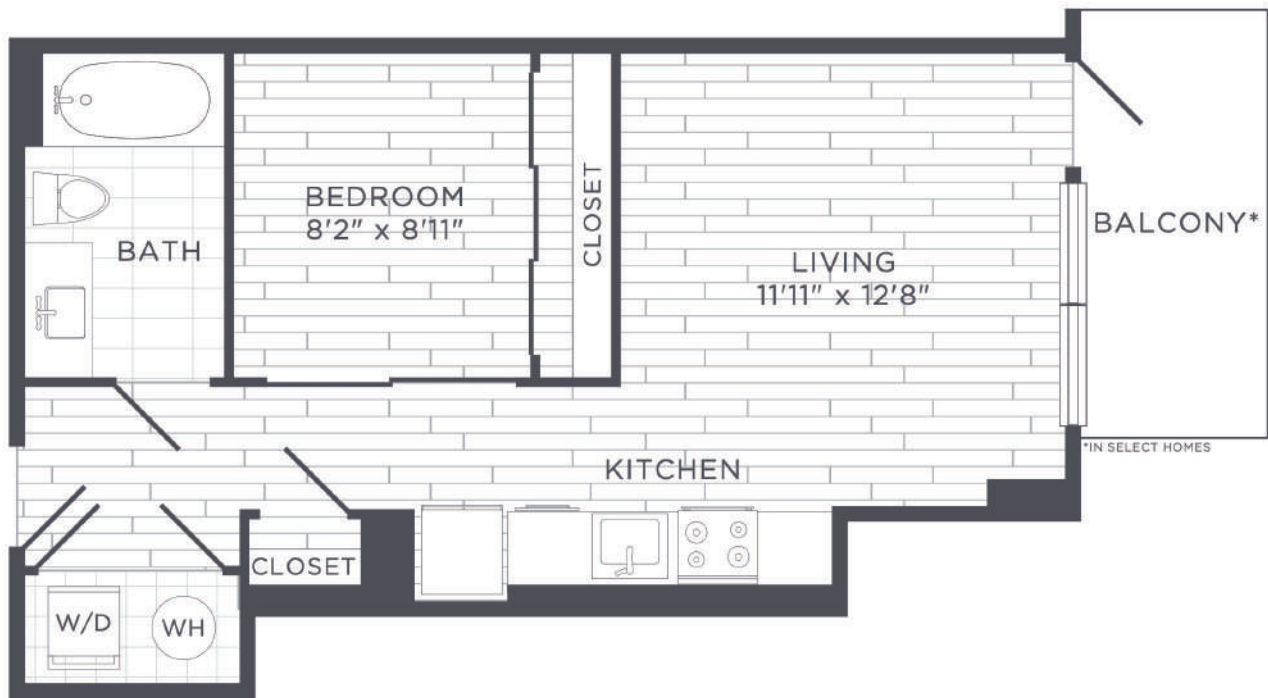

A2

1 BED / 1 BATH

459

SQ. FT.

	1441 U St NW Washington, DC 20009
	www.sonnetapts.com

Floor plans are artist's rendering. All dimensions are approximate. Actual product and specifications may vary in dimension or detail. Not all features are available in every rental home. Prices and availability are subject to change. Rent is based on monthly frequency. Additional fees may apply, such as but not limited to package delivery, trash, water, amenities, etc. Deposits vary. Please see a representative for details.