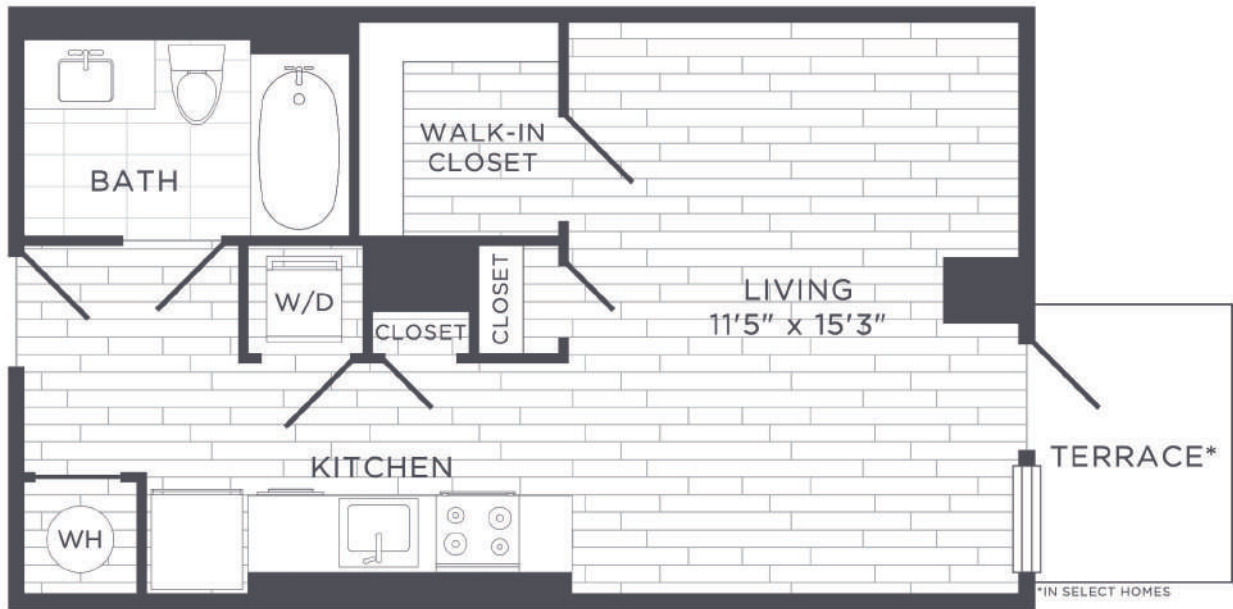

A7

STUDIO / 1 BATH

423

SQ. FT.

	1441 U St NW Washington, DC 20009
	www.sonnetapts.com

Floor plans are artist's rendering. All dimensions are approximate. Actual product and specifications may vary in dimension or detail. Not all features are available in every rental home. Prices and availability are subject to change. Rent is based on monthly frequency. Additional fees may apply, such as but not limited to package delivery, trash, water, amenities, etc. Deposits vary. Please see a representative for details.