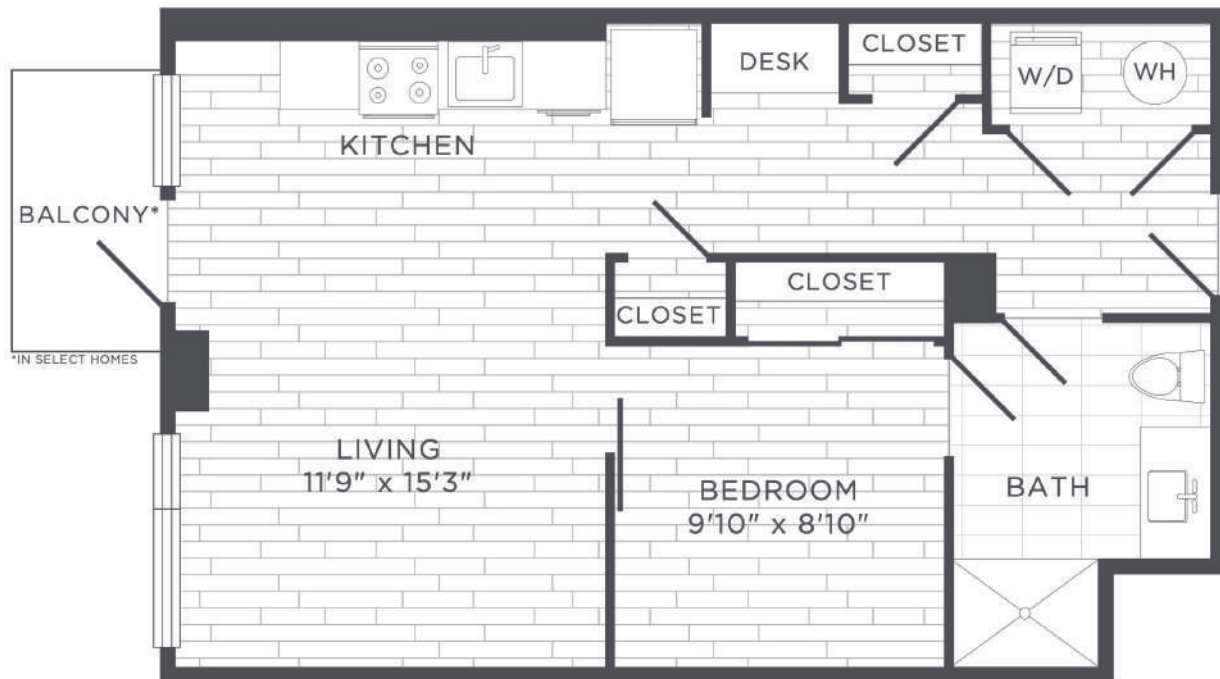

B2

1 BED / 1 BATH

538-600

SQ. FT.

	1441 U St NW Washington, DC 20009
	www.sonnetapts.com

Floor plans are artist's rendering. All dimensions are approximate. Actual product and specifications may vary in dimension or detail. Not all features are available in every rental home. Prices and availability are subject to change. Rent is based on monthly frequency. Additional fees may apply, such as but not limited to package delivery, trash, water, amenities, etc. Deposits vary. Please see a representative for details.