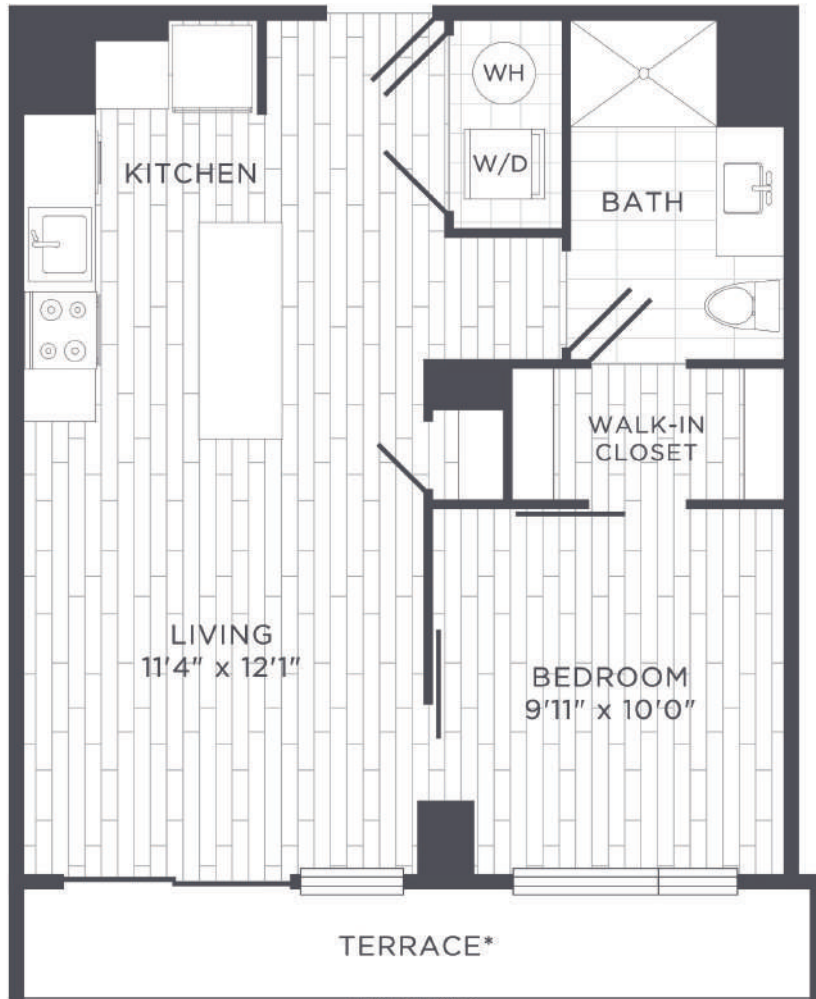

B4

1 BED / 1 BATH

543

SQ. FT.

*IN SELECT HOMES
**TERRACE SIZE MAY VARY

	1441 U St NW Washington, DC 20009
	www.sonnetapts.com

Floor plans are artist's rendering. All dimensions are approximate. Actual product and specifications may vary in dimension or detail. Not all features are available in every rental home. Prices and availability are subject to change. Rent is based on monthly frequency. Additional fees may apply, such as but not limited to package delivery, trash, water, amenities, etc. Deposits vary. Please see a representative for details.