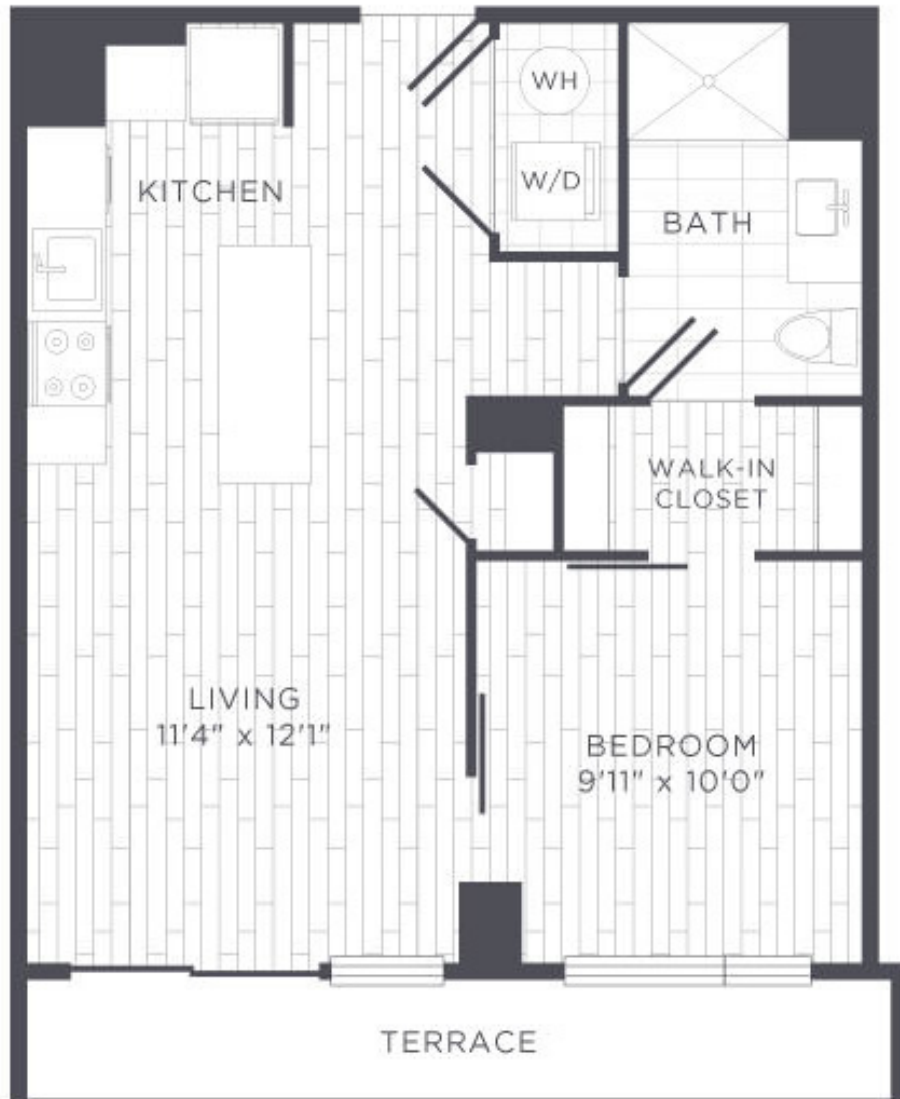

B4

1 BED / 1 BATH

543

SQ. FT.

1441 U Street, NW | Washington, DC 20009

sonnet@greystar.com | www.sonnetapts.com

Floor plans are artist's rendering. All dimensions are approximate. Actual product and specifications may vary in dimension or detail. Not all features are available in every apartment. Prices and availability are subject to change. Please see a representative for details.