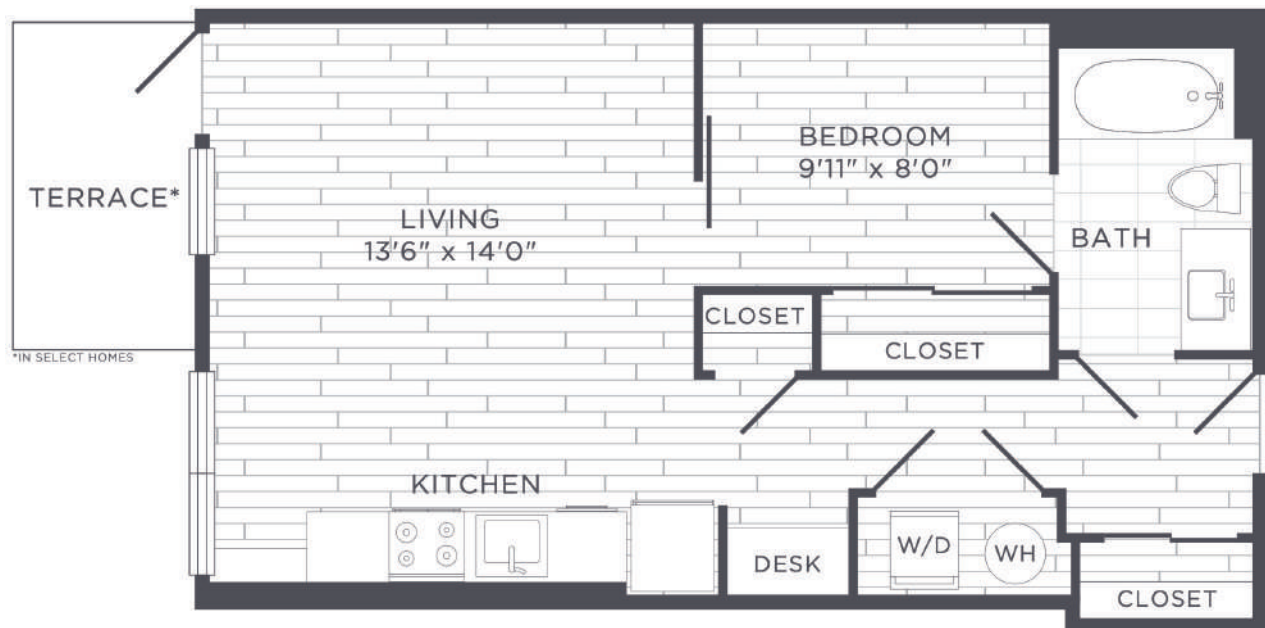

B5

1 BED / 1 BATH

542

SQ. FT.

1441 U St NW | Washington, DC 20009

www.sonnetapts.com

Floor plans are artist's rendering. All dimensions are approximate. Actual product and specifications may vary in dimension or detail. Not all features are available in every rental home. Prices and availability are subject to change. Rent is based on monthly frequency. Additional fees may apply, such as but not limited to package delivery, trash, water, amenities, etc. Deposits vary. Please see a representative for details.