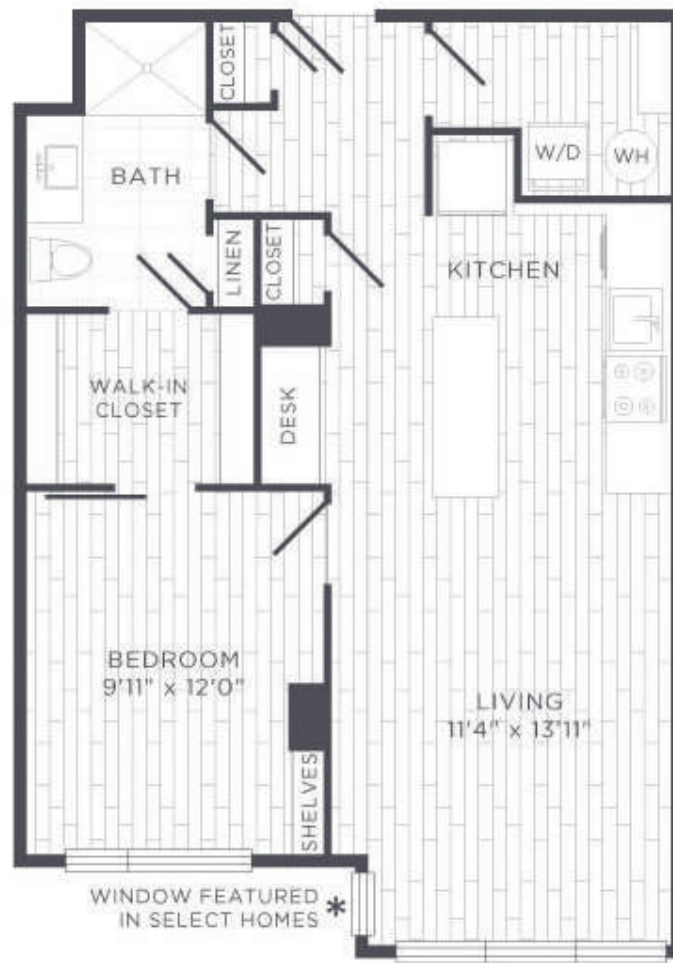

C2

1 BED / 1 BATH

630-665

SQ. FT.

1441 U St NW | Washington, DC 20009

www.sonnetapts.com

Floor plans are artist's rendering. All dimensions are approximate. Actual product and specifications may vary in dimension or detail. Not all features are available in every rental home. Prices and availability are subject to change. Rent is based on monthly frequency. Additional fees may apply, such as but not limited to package delivery, trash, water, amenities, etc. Deposits vary. Please see a representative for details.