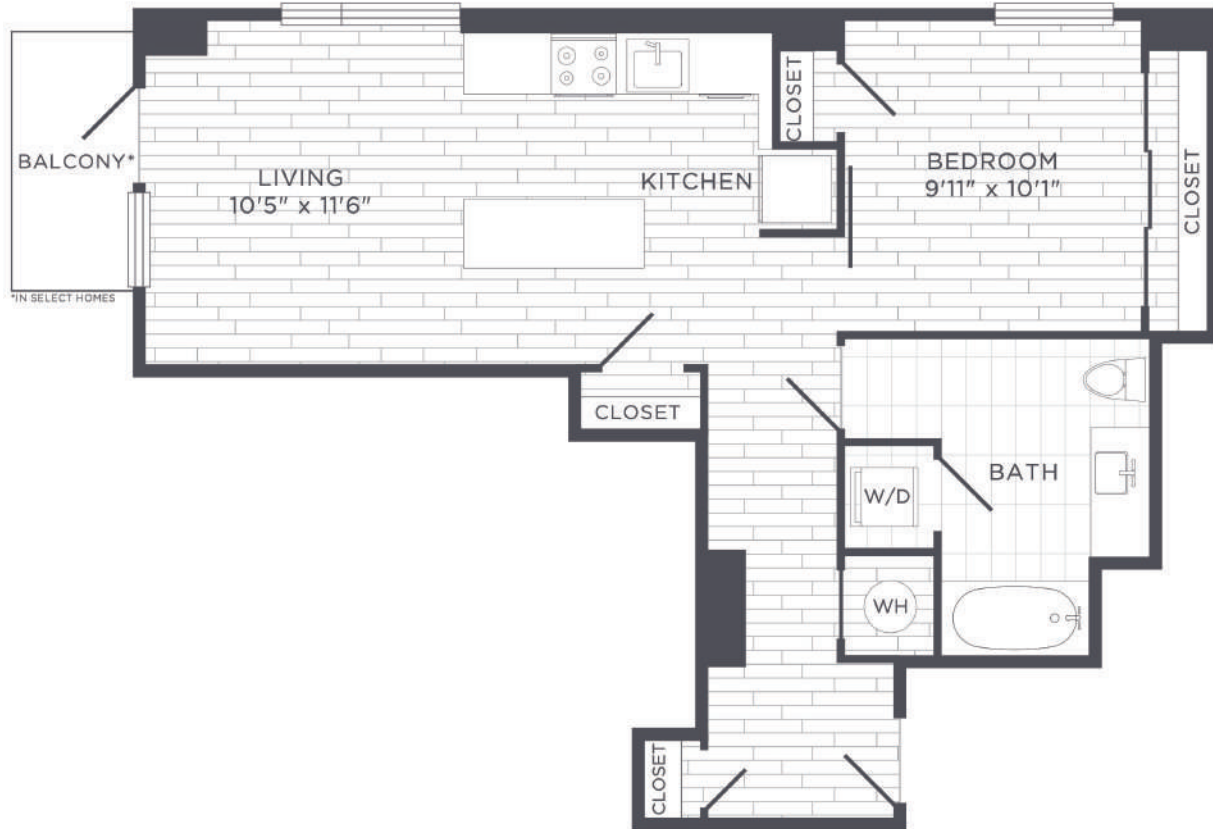

# C4

1 BED / 1 BATH

# 633

SQ. FT.

	1441 U St NW   Washington, DC 20009
	<a href="http://www.sonnetapts.com">www.sonnetapts.com</a>

Floor plans are artist's rendering. All dimensions are approximate. Actual product and specifications may vary in dimension or detail. Not all features are available in every rental home. Prices and availability are subject to change. Rent is based on monthly frequency. Additional fees may apply, such as but not limited to package delivery, trash, water, amenities, etc. Deposits vary. Please see a representative for details.