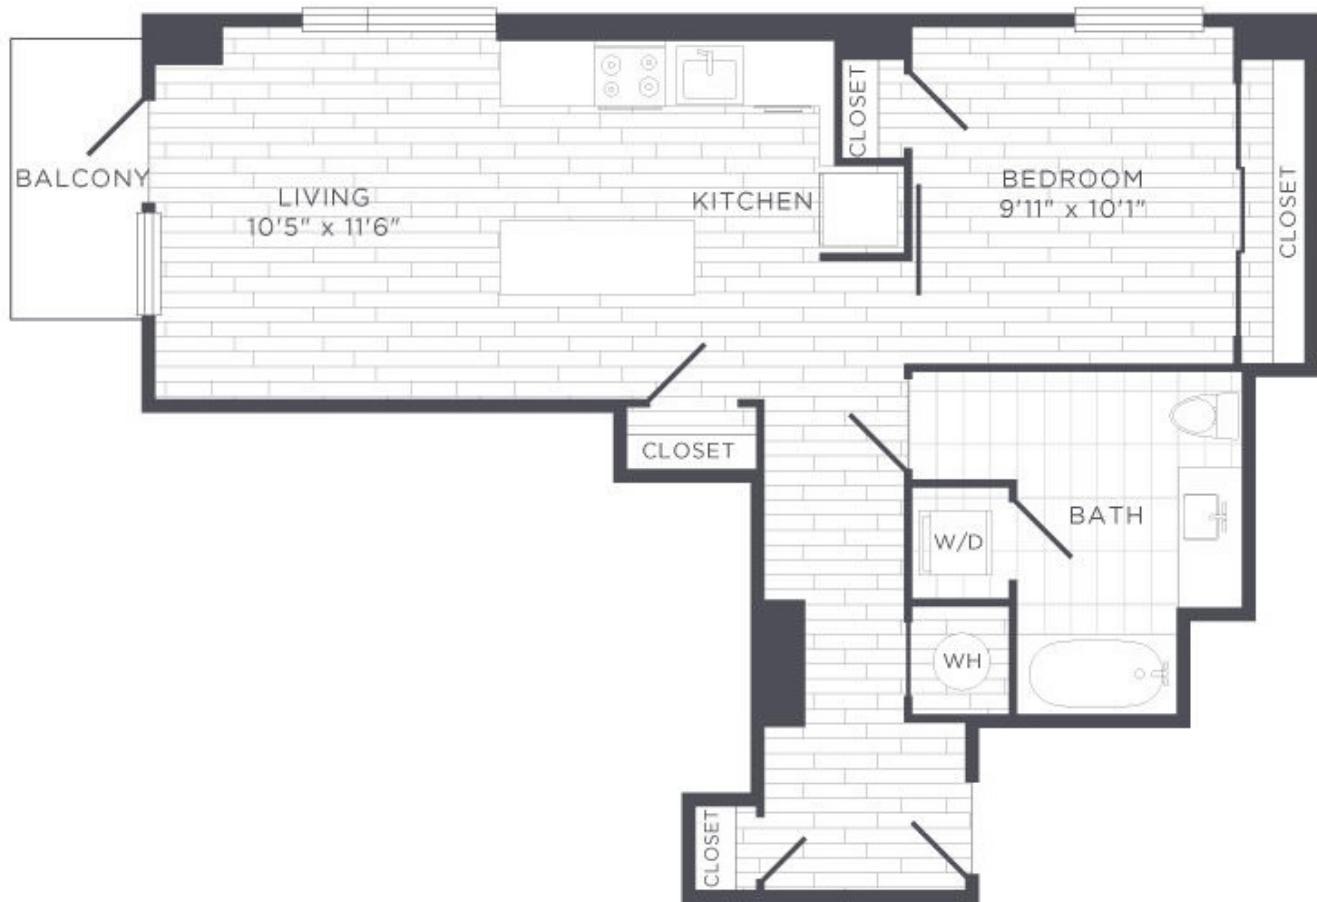

C4

1 BED / 1 BATH

663

SQ. FT.

	1441 U Street, NW Washington, DC 20009
	sonnet@greystar.com www.sonnetapts.com

Floor plans are artist's rendering. All dimensions are approximate. Actual product and specifications may vary in dimension or detail. Not all features are available in every apartment. Prices and availability are subject to change. Please see a representative for details.