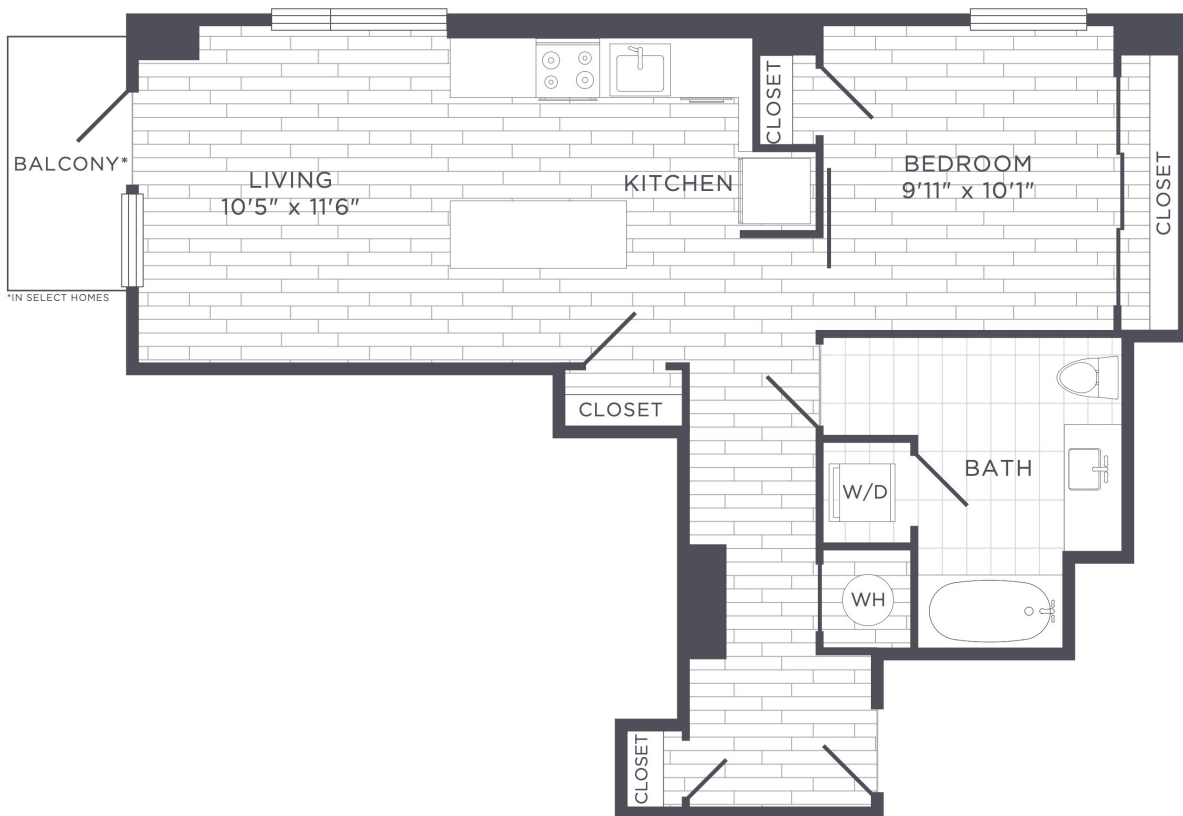

C4

1 BED / 1 BATH

663

SQ. FT.

	1441 U Street, NW Washington, DC 20009
	sonnet@greystar.com www.sonnetapts.com

Floor plans are artist's rendering. All dimensions are approximate. Actual product and specifications may vary in dimension or detail. Not all features are available in every apartment. Prices and availability are subject to change. Please see a representative for details.