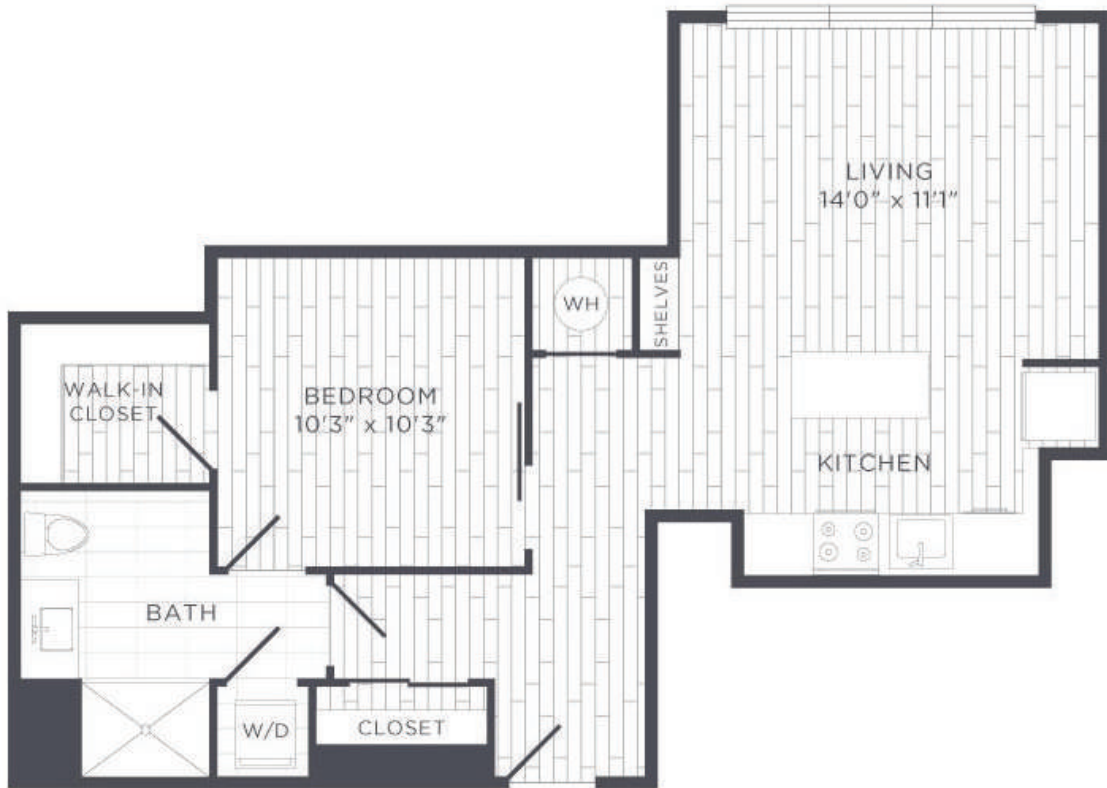

C5

1 BED / 1 BATH

632

SQ. FT.

1441 U St NW | Washington, DC 20009

www.sonnetapts.com

Floor plans are artist's rendering. All dimensions are approximate. Actual product and specifications may vary in dimension or detail. Not all features are available in every rental home. Prices and availability are subject to change. Rent is based on monthly frequency. Additional fees may apply, such as but not limited to package delivery, trash, water, amenities, etc. Deposits vary. Please see a representative for details.