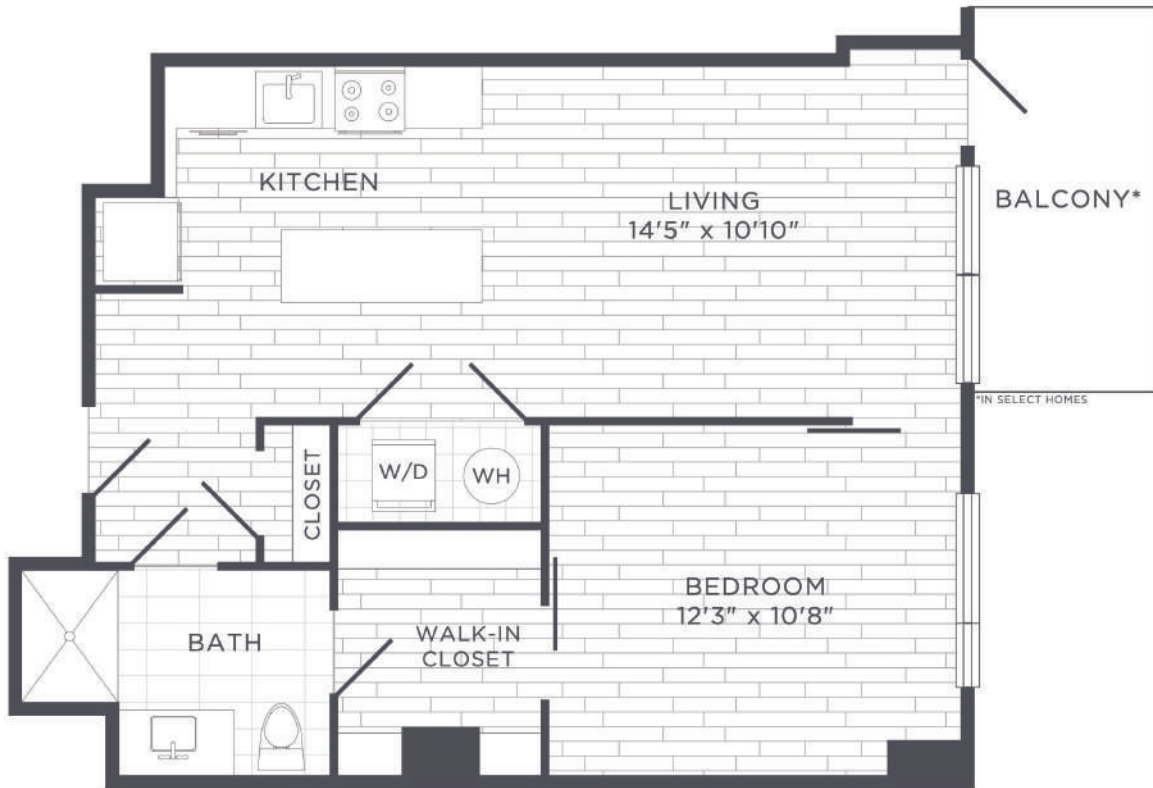

C6

1 BED / 1 BATH

606

SQ. FT.

	1441 U St NW Washington, DC 20009
	www.sonnetapts.com

Floor plans are artist's rendering. All dimensions are approximate. Actual product and specifications may vary in dimension or detail. Not all features are available in every rental home. Prices and availability are subject to change. Rent is based on monthly frequency. Additional fees may apply, such as but not limited to package delivery, trash, water, amenities, etc. Deposits vary. Please see a representative for details.