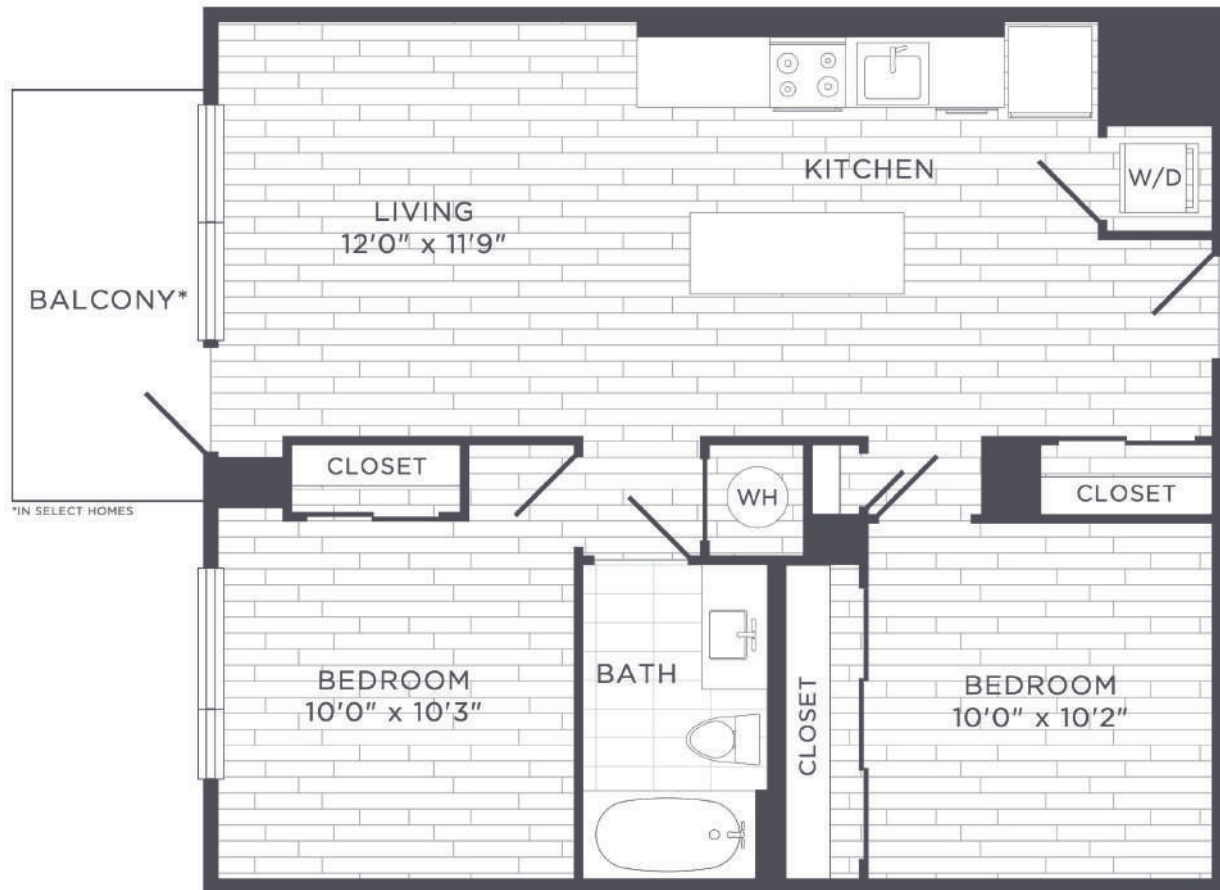

D1

2 BED / 1 BATH

742

SQ. FT.

	1441 U St NW Washington, DC 20009
	www.sonnetapts.com

Floor plans are artist's rendering. All dimensions are approximate. Actual product and specifications may vary in dimension or detail. Not all features are available in every rental home. Prices and availability are subject to change. Rent is based on monthly frequency. Additional fees may apply, such as but not limited to package delivery, trash, water, amenities, etc. Deposits vary. Please see a representative for details.