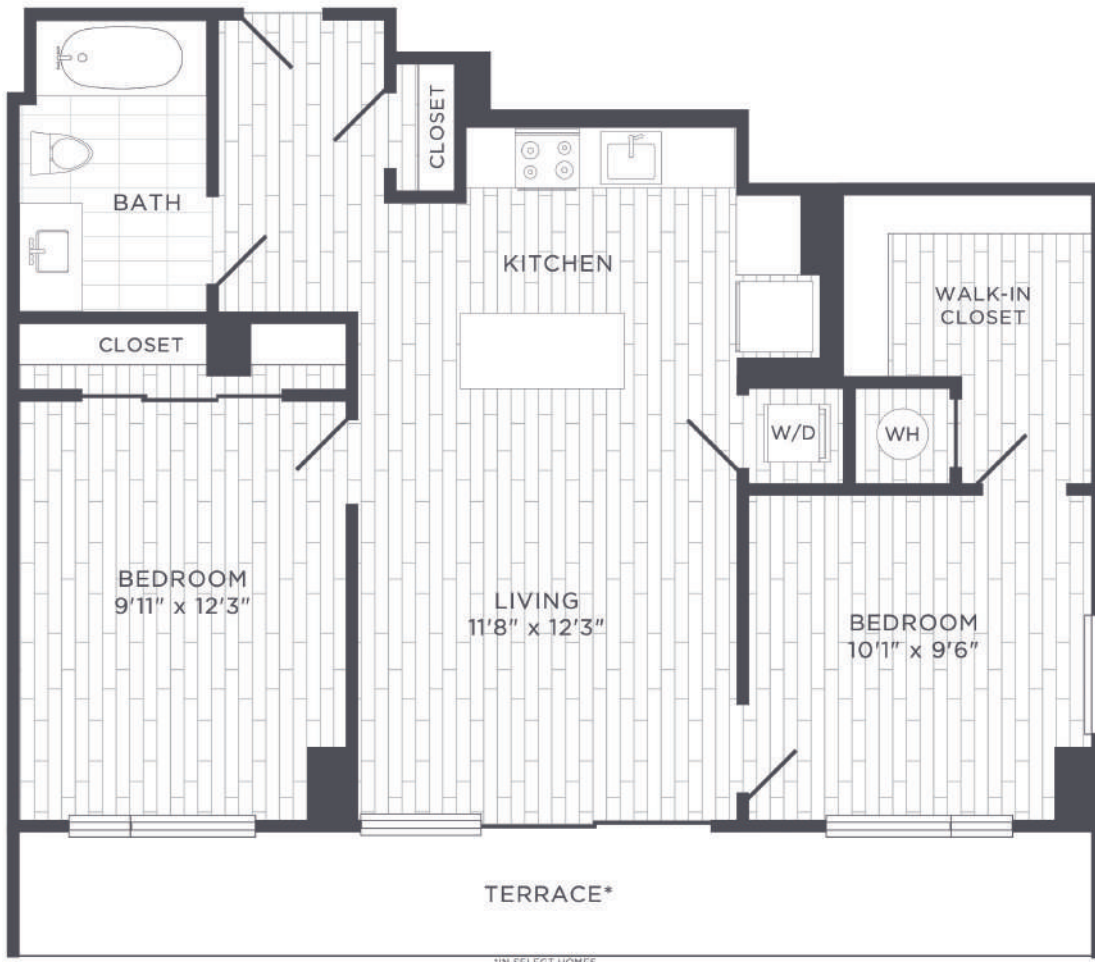

D3

2 BED / 1 BATH

725

SQ. FT.

*IN SELECT HOMES

1441 U St NW | Washington, DC 20009

www.sonnetapts.com

Floor plans are artist's rendering. All dimensions are approximate. Actual product and specifications may vary in dimension or detail. Not all features are available in every rental home. Prices and availability are subject to change. Rent is based on monthly frequency. Additional fees may apply, such as but not limited to package delivery, trash, water, amenities, etc. Deposits vary. Please see a representative for details.